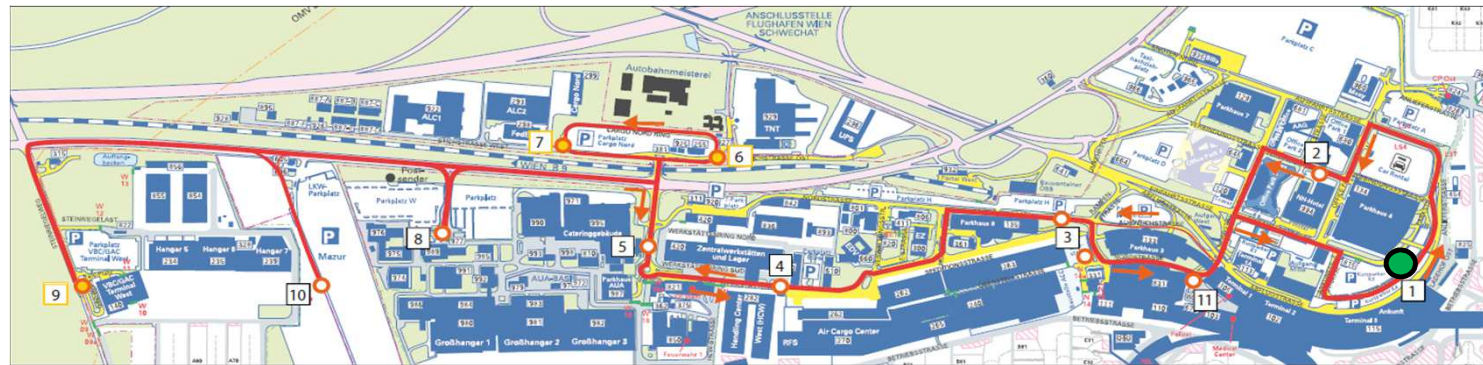

1 Ankunft, Terminal 3 (Zugang)

➡ Mazur Parkplatz

Monday - Sunday (Day Operation)

5	-	-	30	45
6	00	15	30	45
7	00	15	30	45
8	00	15	30	-
9	00	-	30	-
10	00	-	30	-
11	00	-	30	-
12	00	-	30	-
13	00	-	30	-
14	00	15	30	45
15	00	15	30	45
16	00	-	30	-
17	00	-	30	-
18	00	-	30	-
19	00	-	30	-
20	00	-	30	-
21	00	-	30	-
22	00	-	30	-
23	00	-	30	-

Monday - Sunday (Night Operation) *

0	00	20	40
1	00	20	40
2	00	20	40
3	00	20	40
4	00	20	40
5	00	20	-

 BUS STOP ON DEMAND:

To get off the bus please inform the driver. To enter the bus please call the mobile number announced on-site. (~ 5 min. earlier than schedule)

* NIGHT OPERATION

Direct connection between Ankunft (1) – Mazur Parkplatz (10) – Ankunft (1) => Access to all Terminals via Ankunft

You are here