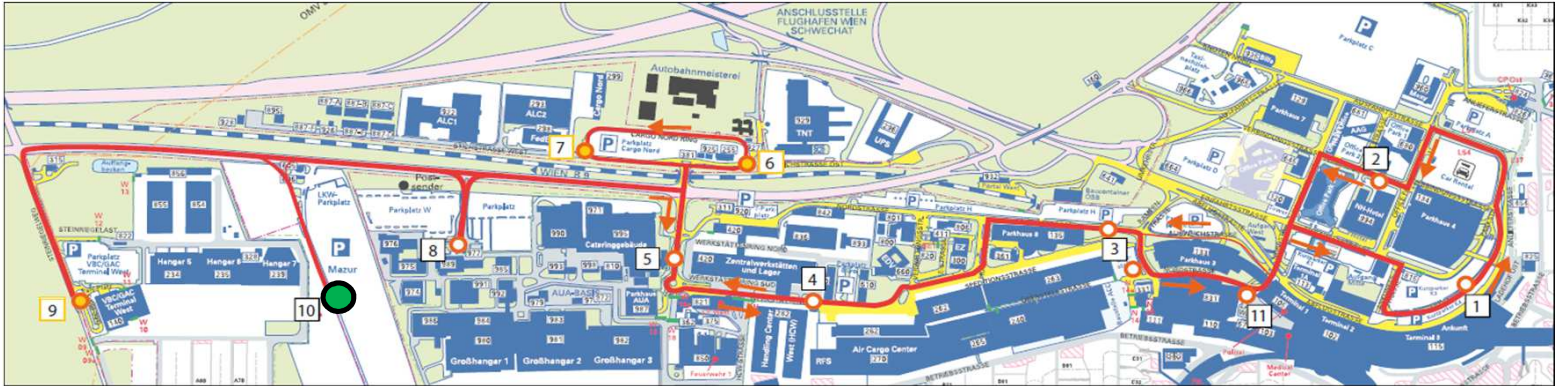

10 Mazur Parkplatz

⇒ Ankunft, Terminal 3 (Zugang)

Journey time in min.

Monday - Sunday (Day Operation)

5	-	-	50
6	05	20	35 50
7	05	20	35 50
8	05	20	35 50
9	-	20	- 50
10	-	20	- 50
11	-	20	- 50
12	-	20	- 50
13	-	20	- 50
14	-	20	35 50
15	05	20	35 50
16	05	20	- 50
17	-	20	- 50
18	-	20	- 50
19	-	20	- 50
20	-	20	- 50
21	-	20	- 50
22	-	20	- 50
23	-	20	- 50

Monday - Sunday (Night Operation) *

0	05	25	45
1	05	25	45
2	05	25	45
3	05	25	45
4	05	25	45
5	05	25	-

BUS STOP ON DEMAND: To get off the bus please inform the driver. To enter the bus please call the mobile number announced on-site. (~ 5 min. earlier than schedule)

* NIGHT OPERATION Direct connection between Ankunft (1) – Mazur Parkplatz (10) – Ankunft (1) => Access to all Terminals via Ankunft

You are here