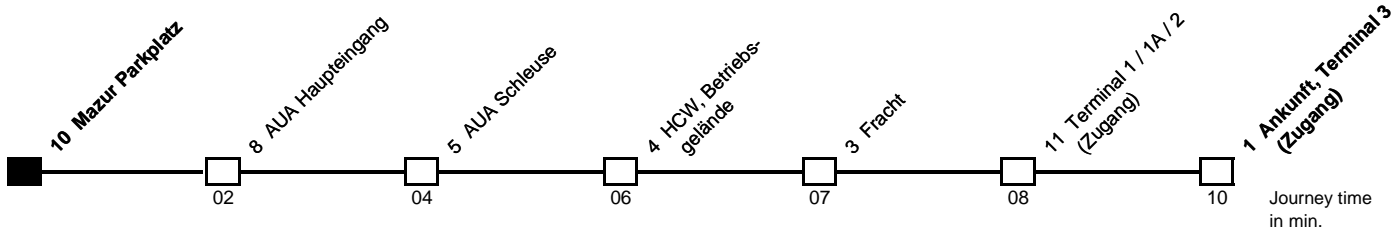

10 Mazur Parkplatz

⇒ Ankunft, Terminal 3 (Zugang)

Journey time in min.

Monday - Sunday (Day Operation)

5	-	-	50
6	05	20	35 50
7	05	20	35 50
8	05	20	35 50
9	-	20	- 50
10	-	20	- 50
11	-	20	- 50
12	-	20	- 50
13	-	20	- 50
14	-	20	35 50
15	05	20	35 50
16	05	20	- 50
17	-	20	- 50
18	-	20	- 50
19	-	20	- 50
20	-	20	- 50
21	-	20	- 50
22	-	20	- 50
23	-	20	- 50

Monday - Sunday (Night Operation) *

0	05	25	45
1	05	25	45
2	05	25	45
3	05	25	45
4	05	25	45
5	05	25	-

BUS STOP ON DEMAND: To get off the bus please inform the driver. To enter the bus please call the mobile number announced on-site. (~ 5 min. earlier than schedule)

* NIGHT OPERATION Direct connection between Ankunft (1) – Mazur Parkplatz (10) – Ankunft (1) => Access to all Terminals via Ankunft

You are here